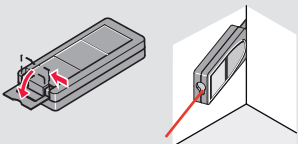

Quick Start

Leica DISTO™ X4

ON

OFF

2 sec

Unlock keypad

Within 2 sec.

- when it has to be right

FUNC Functions FUNC

	Single distance measurement
	Area
	Volume
	Room angle
	Smart Horizontal Mode
	Level
	Pythagoras
	Stake out
	Timer
	Height tracking
	Memory
	Point to point measurement*
	Point to point measurement levelled*
	Smart area measurement*