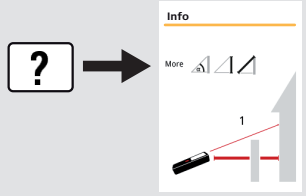

FUNC Functions FUNC

	Single distance measurement
	Area
	Volume
	Room angle
	Smart Horizontal Mode
	Level
	Pythagoras
	Stake out
	Timer
	Height tracking
	Memory
	Point to point measurement*
	Point to point measurement levelled*
	Smart area measurement*

*Activated when connected to DST 360

FUNC Settings

	Tilt units
	Distance units
	Turning screen
	Beep
	Bluetooth®
	Bluetooth® settings
	Illumination
	Favourites
	Keypad lock
	Tilt calibration
	Information / Serial number
	Offset
	Calibration of DST 360*
	Reset

FUNC or ?

Zoom

Details