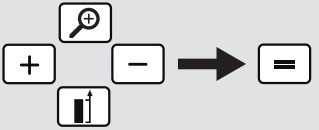

FUNC Functions FUNC

	Single distance measurement
	Area
	Volume
	Room angle
	Smart Horizontal Mode
	Level
	Pythagoras
	Stake out
	Timer
	Height tracking
	Memory
	Point to point measurement*
	Point to point measurement levelled*
	Smart area measurement*