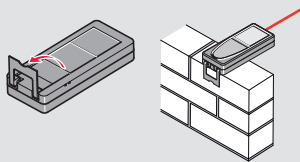

Quick Start

Leica DISTO™ X4

ON

OFF

2 sec

Unlock keypad

Within 2 sec.

- when it has to be right

FUNC Functions FUNC

	Single distance measurement
	Area
	Volume
	Room angle
	Smart Horizontal Mode
	Level
	Pythagoras
	Stake out
	Timer
	Height tracking
	Memory
	Point to point measurement*
	Point to point measurement levelled*
	Smart area measurement*