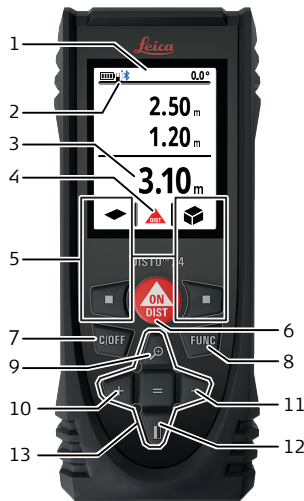

SAP no. 855368

2 sec

- 1 Status bar/level
- 2 Reference
- 3 Main line (result)
- 4 Active function
- 5 Selection keys linked to the symbol above
- 6 ON/DIST
- 7 Clear/OFF
- 8 Function screen
- 9 Zoom
- 10 Add
- 11 Subtract
- 12 Reference
- 13 Navigation

Quick Start

Leica DISTO™ X4

ON

OFF

2 sec

Unlock keypad

Within 2 sec.

- when it has to be right

FUNC Functions FUNC

	Single distance measurement
	Area
	Volume
	Room angle
	Smart Horizontal Mode
	Level
	Pythagoras
	Stake out
	Timer
	Height tracking
	Memory
	Point to point measurement*
	Point to point measurement levelled*
	Smart area measurement*

*Activated when connected to DST 360

FUNC Settings

	Tilt units
	Distance units
	Turning screen
	Beep
	Bluetooth®
	Bluetooth® settings
	Illumination
	Favourites
	Keypad lock
	Tilt calibration
	Information / Serial number
	Offset
	Calibration of DST 360*
	Reset